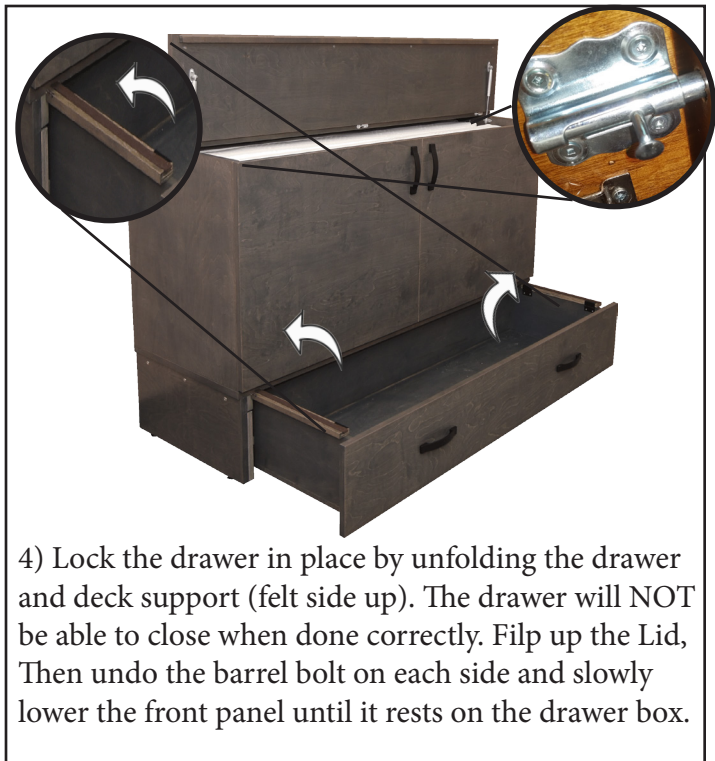

## Assembly Instructions

5) Push Tap in on center locking mechanism and unfold deck support 90 degrees until you hear a clicking sound.

6) Unfold deck supports on both sides 90 degrees until you hear a clicking sound. When closing bed, To lock, click button