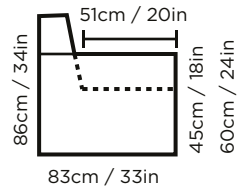

LEGS

Wood

UPHOLSTERY

Leather, Fabric

EXTRA

MEASURES

CHAIR

64cm / 25in