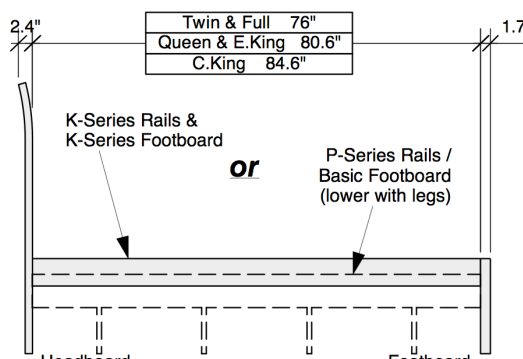

Blackpepper Headboard

Dual System Blackpepper Headboard - Box 1 of 4

	Box H	Box W	Box L	Cubes	Net Wt.	Gr. Wt.
Twin	70mm	1156mm	1260mm	0.102m3	16.0Kg	18.0Kg
PH-BPE-TWN-	2.8"	45.5"	49.6"	3.60cuft	35.3lb	39.7lb
Full	70mm	1260mm	1536mm	0.135m3	18.0Kg	20.0Kg
PH-BPE-FUL-	2.8"	49.6"	60.5"	4.78cuft	39.7lb	44.1lb
Queen	70mm	1260mm	1690mm	0.149m3	20.0Kg	24.0Kg
PH-BPE-QEN-	2.8"	49.6"	66.5"	5.26cuft	44.1lb	52.9lb
Eastern King	70mm	1260mm	2146mm	0.189m3	26.0Kg	28.0Kg
PH-BPE-EKG-	2.8"	49.6"	84.5"	6.68cuft	57.3lb	61.7lb
California King	70mm	1260mm	1995mm	0.176m3	22.0Kg	24.0Kg
PH-BPE-CKG-	2.8"	49.6"	78.5"	6.21cuft	48.5lb	52.9lb

Slats - Box 4 of 4

	Box H	Box W	Box L	Cubes	Net Wt.	Gr. Wt.
Twin	115mm	215mm	1050mm	0.026m3	9.0Kg	9.5Kg
PS-TWN	4.5"	8.5"	41.3"	0.92cuft	19.8lb	20.9lb
Full	115mm	215mm	1430mm	0.035m3	12.0Kg	12.5Kg
PS-FUL	4.5"	8.5"	56.3"	1.25cuft	26.5lb	27.6lb
Queen	115mm	215mm	1580mm	0.039m3	14.0Kg	15.0Kg
PS-QEN	4.5"	8.5"	62.2"	1.38cuft	30.9lb	33.1lb
Eastern King	115mm	215mm	2040mm	0.050m3	21.5Kg	22.5Kg
PS-EKG	4.5"	8.5"	80.3"	1.78cuft	47.4lb	49.6lb
California King	115mm	230mm	1890mm	0.050m3	18.5Kg	19.5Kg
PS-CKG	4.5"	9.1"	74.4"	1.77cuft	40.8lb	43.0lb

Rails Side View

P-Series Rails - Box 3 of 4

	Box H	Box W	Box L	Cubes	Net Wt.	Gr. Wt.
Twin	92mm	215mm	1980mm	0.039m3	10.0Kg	11.5Kg
PQ-TWN-	3.6"	8.5"	78.0"	1.38cuft	22.0lb	25.4lb
Full	115mm	220mm	1980mm	0.050m3	11.5Kg	13.5Kg
PQ-FUL-	4.5"	8.7"	78.0"	1.77cuft	25.4lb	29.8lb
Queen	115mm	220mm	2110mm	0.053m3	12.0Kg	14.0Kg
PQ-QEN-	4.5"	8.7"	83.1"	1.89cuft	26.5lb	30.9lb
Eastern King	115mm	220mm	2110mm	0.053m3	12.0Kg	14.0Kg
PQ-EKG-	4.5"	8.7"	83.1"	1.89cuft	26.5lb	30.9lb
California King	115mm	220mm	2210mm	0.056m3	12.5Kg	14.5Kg
PO-CKG-	4.5"	8.7"	87.0"	1.97cuft	27.6lb	32.0lb