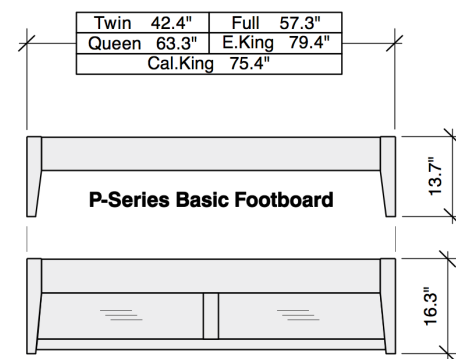

K-Series Basic Footboard

P-Series Footboard - Box 2 of 4

	Box H	Box W	Box L	Cubes	Net Wt.	Gr. Wt.
Twin	60mm	405mm	1150mm	0.028m3	6.0Kg	7.0Kg
PF-BAS-TWN-	2.4"	15.9"	45.3"	0.99cuft	13.2lb	15.4lb
Full	60mm	405mm	1540mm	0.037m3	7.0Kg	8.0Kg
PF-BAS-FUL-	2.4"	15.9"	60.6"	1.32cuft	15.4lb	17.6lb
Queen	60mm	405mm	1675mm	0.041m3	7.5Kg	9.0Kg
PF-BAS-QEN-	2.4"	15.9"	65.9"	1.44cuft	16.5lb	19.8lb
Eastern King	60mm	405mm	2140mm	0.052m3	8.5Kg	10.5Kg
PF-BAS-EKG-	2.4"	15.9"	84.3"	1.84cuft	18.7lb	23.1lb
California King	57mm	428mm	1994mm	0.049m3	8.0Kg	10.0Kg
PF-BAS-CKG-	2.2"	16.9"	78.5"	1.72cuft	17.6lb	22.0lb

K-Series Footboard - Box 2 of 4

	Box H	Box W	Box L	Cubes	Net Wt.	Gr. Wt.
Twin	50mm	485mm	1155mm	0.028m3	5.0Kg	7.0Kg
KF-BAS-TWN-	2.0"	19.1"	45.5"	0.99cuft	11.0lb	15.4lb
Full	50mm	485mm	1530mm	0.037m3	7.0Kg	9.0Kg
KF-BAS-FUL-	2.0"	19.1"	60.2"	1.31cuft	15.4lb	19.8lb
Queen	60mm	500mm	1695mm	0.051m3	10.0Kg	12.0Kg
KF-BAS-QEN-	2.4"	19.7"	66.7"	1.80cuft	22.0lb	26.5lb
Eastern King	60mm	485mm	2075mm	0.060m3	12.0Kg	15.0Kg
KF-BAS-EKG-	2.4"	19.1"	81.7"	2.13cuft	26.5lb	33.1lb
California King	57mm	475mm	1955mm	0.053m3	12.0Kg	15.0Kg
KF-BAS-CKG-	2.2"	18.7"	77.0"	1.87cuft	26.5lb	33.1lb

Assembled Product and Carton Dimensions*

*Please Note The Above Weights and Measures may be subject to change without notice.