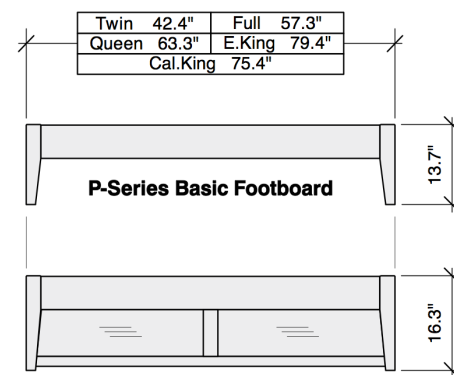

K-Series Basic Footboard

P-Series Footboard - Box 2 of 4

	Box H	Box W	Box L	Cubes	Net Wt.	Gr. Wt.
Twin	60mm	405mm	1150mm	0.028m3	6.0Kg	7.0Kg
PF-BAS-TWN-	2.4"	15.9"	45.3"	0.99cuft	13.2lb	15.4lb
Full	60mm	405mm	1540mm	0.037m3	7.0Kg	8.0Kg
PF-BAS-FUL-	2.4"	15.9"	60.6"	1.32cuft	15.4lb	17.6lb
Queen	60mm	405mm	1675mm	0.041m3	7.5Kg	9.0Kg
PF-BAS-QEN-	2.4"	15.9"	65.9"	1.44cuft	16.5lb	19.8lb
Eastern King	60mm	405mm	2140mm	0.052m3	8.5Kg	10.5Kg
PF-BAS-EKG-	2.4"	15.9"	84.3"	1.84cuft	18.7lb	23.1lb
California King	57mm	428mm	1994mm	0.049m3	8.0Kg	10.0Kg
PF-BAS-CKG-	2.2"	16.9"	78.5"	1.72cuft	17.6lb	22.0lb

K-Series Footboard - Box 2 of 4

	Box H	Box W	Box L	Cubes	Net Wt.	Gr. Wt.
Twin	50mm	485mm	1155mm	0.028m3	5.0Kg	7.0Kg
KF-BAS-TWN-	2.0"	19.1"	45.5"	0.99cuft	11.0lb	15.4lb
Full	50mm	485mm	1530mm	0.037m3	7.0Kg	9.0Kg
KF-BAS-FUL-	2.0"	19.1"	60.2"	1.31cuft	15.4lb	19.8lb
Queen	60mm	500mm	1695mm	0.051m3	10.0Kg	12.0Kg
KF-BAS-QEN-	2.4"	19.7"	66.7"	1.80cuft	22.0lb	26.5lb
Eastern King	60mm	485mm	2075mm	0.060m3	12.0Kg	15.0Kg
KF-BAS-EKG-	2.4"	19.1"	81.7"	2.13cuft	26.5lb	33.1lb
California King	57mm	475mm	1955mm	0.053m3	12.0Kg	15.0Kg
KF-BAS-CKG-	2.2"	18.7"	77.0"	1.87cuft	26.5lb	33.1lb

Assembled Product and Carton Dimensions*

*Please Note The Above Weights and Measures may be subject to change without notice.

SPICES BEDROOM COLLECTION