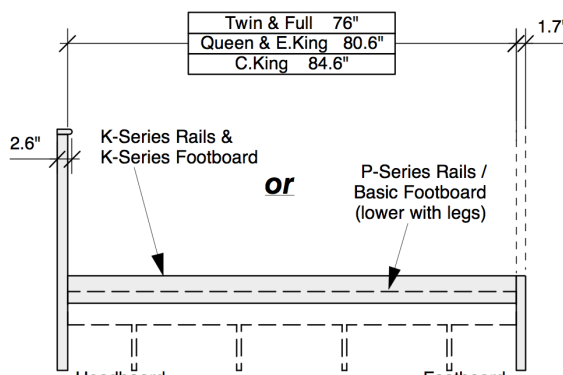

**Rosemary Headboard**

**Dual System Rosemary Headboard - Box 1 of 4**

	Box H	Box W	Box L	Cubes	Net Wt.	Gr. Wt.
Twin	75mm	1120mm	1211mm	0.102m3	10.0Kg	12.0Kg
KH-RMY-TWN-	3.0"	44.1"	47.7"	3.59cuft	22.0lb	26.5lb
Full	75mm	1120mm	1591mm	0.134m3	14.0Kg	16.0Kg
KH-RMY-FUL-	3.0"	44.1"	62.6"	4.72cuft	30.9lb	35.3lb
Queen	75mm	1120mm	1742mm	0.146m3	16.0Kg	18.0Kg
KH-RMY-QEN-	3.0"	44.1"	68.6"	5.17cuft	35.3lb	39.7lb
Eastern King	75mm	1120mm	2151mm	0.181m3	18.0Kg	21.0Kg
KH-RMY-EKG-	3.0"	44.1"	84.7"	6.38cuft	39.7lb	46.3lb
California King	80mm	1090mm	2020mm	0.176m3	17.0Kg	19.0Kg
KH-RMY-CKG-	3.1"	42.9"	79.5"	6.22cuft	37.5lb	41.9lb

**Slats - Box 4 of 4**

	Box H	Box W	Box L	Cubes	Net Wt.	Gr. Wt.
Twin	115mm	215mm	1050mm	0.026m3	9.0Kg	9.5Kg
PS-TWN	4.5"	8.5"	41.3"	0.92cuft	19.8lb	20.9lb
Full	115mm	215mm	1430mm	0.035m3	12.0Kg	12.5Kg
PS-FUL	4.5"	8.5"	56.3"	1.25cuft	26.5lb	27.6lb
Queen	115mm	215mm	1580mm	0.039m3	14.0Kg	15.0Kg
PS-QEN	4.5"	8.5"	62.2"	1.38cuft	30.9lb	33.1lb
Eastern King	115mm	215mm	2040mm	0.050m3	21.5Kg	22.5Kg
PS-EKG	4.5"	8.5"	80.3"	1.78cuft	47.4lb	49.6lb
California King	115mm	230mm	1890mm	0.050m3	18.5Kg	19.5Kg
PS-CKG	4.5"	9.1"	74.4"	1.77cuft	40.8lb	43.0lb

**Rails Side View**

**P-Series Rails - Box 3 of 4**

	Box H	Box W	Box L	Cubes	Net Wt.	Gr. Wt.
Twin	92mm	215mm	1980mm	0.039m3	10.0Kg	11.5Kg
PQ-TWN-	3.6"	8.5"	78.0"	1.38cuft	22.0lb	25.4lb
Full	115mm	220mm	1980mm	0.050m3	11.5Kg	13.5Kg
PQ-FUL-	4.5"	8.7"	78.0"	1.77cuft	25.4lb	29.8lb
Queen	115mm	220mm	2110mm	0.053m3	12.0Kg	14.0Kg
PQ-QEN-	4.5"	8.7"	83.1"	1.89cuft	26.5lb	30.9lb
Eastern King	115mm	220mm	2110mm	0.053m3	12.0Kg	14.0Kg
PQ-EKG-	4.5"	8.7"	83.1"	1.89cuft	26.5lb	30.9lb
California King	115mm	220mm	2210mm	0.056m3	12.5Kg	14.5Kg
PO-CKG-	4.5"	8.7"	87.0"	1.97cuft	27.6lb	32.0lb