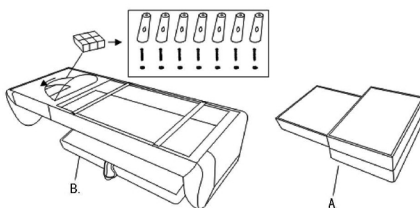

MOE'S

home collection

ASSEMBLY INSTRUCTIONS. BELAGIO SECTIONAL LIGHT GREY RIGHT MT-1019-29-R

THANK YOU FOR YOUR PURCHASE!

PARTS AND HARDWARE.

A. IMPERIAL CONQUEROR X1

B. BSCREEN X1

C. Screw X7

D. foot X7

E. Shim X7

STEP 1.

STEP 2.

STEP 3.

STEP 4.

NOTES.

Thank you for purchasing this quality product!
Be sure to check all packing material carefully for
small part that may have come loose inside the
carton during shipping.