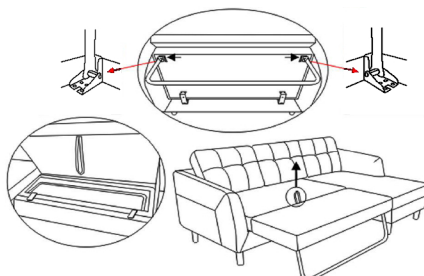

MOE'S

home collection

ASSEMBLY INSTRUCTIONS. BELAGIO SECTIONAL LIGHT GREY RIGHT MT-1019-29-R

THANK YOU FOR YOUR PURCHASE!

PARTS AND HARDWARE.

A. IMPERIAL CONQUEROR X1

B. BSCREEN X1

C. Screw X7

D. foot X7

E. Shim X7

STEP 1.

STEP 2.

STEP 3.

STEP 4.

NOTES.

Thank you for purchasing this quality product!
Be sure to check all packing material carefully for
small part that may have come loose inside the
carton during shipping.