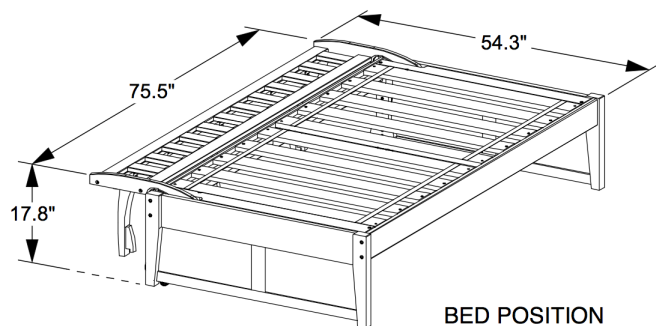

SEATING POSITION

BED POSITION

Jefferson Daybed Kit

	Box H	Box W	Box L	Cubes	Net Wt.	Gr. Wt.
	150mm	400mm	1960mm	0.118m ³	16.0Kg	18.0Kg
DBK-JEF-TWN-	5.9"	15.7"	77.2"	4.15cuft	35.3lb	39.7lb

K-Series Basic Footboard (2 Pieces required)

	Box H	Box W	Box L	Cubes	Net Wt.	Gr. Wt.
Twin	50mm	485mm	1155mm	0.028m ³	5.0Kg	7.0Kg
KF-BAS-TWN-	2.0"	19.1"	45.5"	0.99cuft	11.0lb	15.4lb

K-Series Rails

	Box H	Box W	Box L	Cubes	Net Wt.	Gr. Wt.
Twin	100mm	210mm	2005mm	0.042m ³	9.0Kg	11.0Kg
KQ-TWN-	3.9"	8.3"	78.9"	1.49cuft	19.8lb	24.3lb

Bed Slats

	Box H	Box W	Box L	Cubes	Net Wt.	Gr. Wt.
Twin	115mm	215mm	1050mm	0.026m ³	9.0Kg	9.5Kg
PS-TWN-	4.5"	8.5"	41.3"	0.92cuft	19.8lb	20.9lb

Assembled Product and Carton Dimensions *

**Please Note The Above Weights and Measures may be subject to change without notice.*