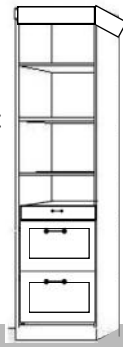

Large Wardrobe
Two drawers, tilt down tray, two upper doors concealing a clothes hangar bar and adjustable shelf.
HPWU
34.5w x 18.5d x 85h
WT 165 / 30 CUFT

Two Drawers With Door
Two drawers, pull out tray, upper door with an adjustable shelf inside.
HPUF
26.5w x 19.5d x 85h
WT 160 / 23 CUFT

Three Drawer
Three drawers, with open adjustable shelves above.
HPGF 165/30 34.5w x 19.5d x 85h
HPTF 122/23 26.5w x 19.5d x 85h
HTFS 90/11 18.5w x 19.5d x 85h

Pull Out Tray
Two drawers, Pull out tray surface, with open adjustable shelves above.
HPNF 122/23 26.5w x 19.5d x 85h
HNFS 90/11 18.5w x 19.5d x 85h

Mini Wardrobe
Three drawers, upper door with clothes valet and shelf inside. (left or right handle)
HPWF 26.5w x 18.5d x 85h
WT 127 / 23 CUFT

File Wardrobe
Two drawers, pull out tray, upper door with clothes valet and shelf inside. (left or right handle)
HPXF 26.5w x 19.5d x 85h
WT 127 / 23 CUFT

File Pier
Two drawers, pencil drawer, with open adjustable shelves above.
HPLF 122/23 26.5w x 19.5d x 85h
HLFS 90/11 18.5w x 19.5d x 85h

Bookcase
Center fixed shelf with additional adjustable shelves.
HPBF 82/23 26.5w x 19.5d x 85h
HBFS 80/11 18.5w x 19.5d x 85h