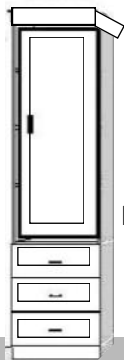

When ordering piers please indicate on which side of the wallbed the pier is going (left or right side facing).

HARDWARE OPTIONS: #1 Brass, #2 Nickel Cup, #3 Stainless Bar, #4 Black Cup, #5 Mission, #6 Atherly Bronze, #7 Twisted Bronze or #8 Atherly Nickel.

Large Wardrobe
Two drawers, tilt down tray, two upper doors concealing a clothes hangar bar and adjustable shelf.
HPWU
34.5w x 18.5d x 85h
WT 165 / 30 CUFT

Two Drawers With Door
Two drawers, pull out tray, upper door with an adjustable shelf inside.
HPUF
26.5w x 19.5d x 85h
WT 160 / 23 CUFT

Three Drawer
Three drawers, with open adjustable shelves above.
HPGF 165/30 34.5w x 19.5d x 85h
HPTF 122/23 26.5w x 19.5d x 85h
HTFS 90/11 18.5w x 19.5d x 85h

Pull Out Tray
Two drawers, Pull out tray surface, with open adjustable shelves above.
HPNF 122/23 26.5w x 19.5d x 85h
HNFS 90/11 18.5w x 19.5d x 85h

Mini Wardrobe
Three drawers, upper door with clothes valet and shelf inside. (left or right handle)
HPWF 26.5w x 18.5d x 85h
WT 127 / 23 CUFT

File Wardrobe
Two drawers, pull out tray, upper door with clothes valet and shelf inside. (left or right handle)
HPXF 26.5w x 19.5d x 85h
WT 127 / 23 CUFT