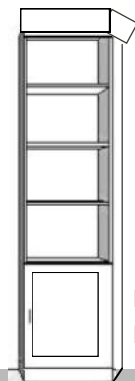

Three Drawer
Three drawers, with open adjustable shelves above.
HPGF 165/30 34.5w x 19.5d x 85h
HPTF 122/23 26.5w x 19.5d x 85h
HTFS 90/11 18.5w x 19.5d x 85h

Pull Out Tray
Two drawers, Pull out tray surface, with open adjustable shelves above.
HPNF 122/23 26.5w x 19.5d x 85h
HNFS 90/11 18.5w x 19.5d x 85h

Mini Wardrobe
Three drawers, upper door with clothes valet and shelf inside. (left or right handle)
HPWF 26.5w x 18.5d x 85h
WT 127 / 23 CUFT

File Wardrobe
Two drawers, pull out tray, upper door with clothes valet and shelf inside. (left or right handle)
HPXF 26.5w x 19.5d x 85h
WT 127 / 23 CUFT

File Pier
Two drawers, pencil drawer, with open adjustable shelves above.
HPLF 122/23 26.5w x 19.5d x 85h
HLFS 90/11 18.5w x 19.5d x 85h

Bookcase
Center fixed shelf with additional adjustable shelves.
HPBF 82/23 26.5w x 19.5d x 85h
HBFS 80/11 18.5w x 19.5d x 85h

Peninsula Desk Lateral file drawer, medium drawer and pencil drawer with 84" long desktop. Require HPCF to receive the desktop.

HFD-24w x 17d x 29h
84" long desktop

Door Pier
One lower door with open adjustable shelves above.
HPCF 88/23 26.5w x 19.5d x 85h
HCFS 80/11 18.5w x 19.5d x 85h