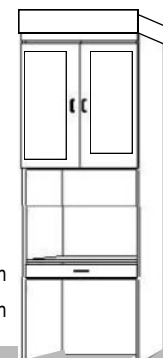

Three Drawer
Three drawers, with open adjustable shelves above.
HPGF 165/30 34.5w x 19.5d x 85h
HPTF 122/23 26.5w x 19.5d x 85h
HTFS 90/11 18.5w x 19.5d x 85h

Pull Out Tray
Two drawers, Pull out tray surface, with open adjustable shelves above.
HPNF 122/23 26.5w x 19.5d x 85h
HNFS 90/11 18.5w x 19.5d x 85h

Mini Wardrobe
Three drawers, upper door with clothes valet and shelf inside. (left or right handle)
HPWF 26.5w x 18.5d x 85h
WT 127 / 23 CUFT

File Wardrobe
Two drawers, pull out tray, upper door with clothes valet and shelf inside. (left or right handle)
HPXF 26.5w x 19.5d x 85h
WT 127 / 23 CUFT

File Pier
Two drawers, pencil drawer, with open adjustable shelves above.
HPLF 122/23 26.5w x 19.5d x 85h
HLFS 90/11 18.5w x 19.5d x 85h

Bookcase
Center fixed shelf with additional adjustable shelves.
HPBF 82/23 26.5w x 19.5d x 85h
HBFS 80/11 18.5w x 19.5d x 85h

Peninsula Desk Lateral file drawer, medium drawer and pencil drawer with 84" long desktop. Require HPCF to receive the desktop.

HFD-24w x 17d x 29h
84" long desktop

Door Pier
One lower door with open adjustable shelves above.
HPCF 88/23 26.5w x 19.5d x 85h
HCFS 80/11 18.5w x 19.5d x 85h