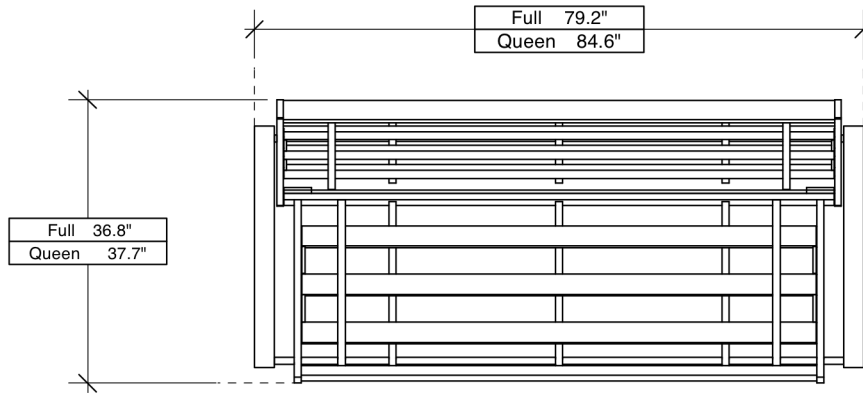

SEATING POSITION

BED POSITION

SEATING POSITION - Top View

**Winston Tray (Arms and Body in one Box)**

|           | Box H  | Box W   | Box L   | Cubes    | Net Wt. | Gr. Wt. |
|-----------|--------|---------|---------|----------|---------|---------|
| Full      | 115mm  | 600mm   | 1950mm  | 0.135m3  | 41.0Kg  | 45.0Kg  |
| LWNS-FUL- | 4.5in. | 23.6in. | 76.8in. | 4.75cuft | 90.4lb  | 99.2lb  |

|           |        |         |         |          |        |         |
|-----------|--------|---------|---------|----------|--------|---------|
| Queen     | 115mm  | 630mm   | 2090mm  | 0.151m3  | 45.0Kg | 49.0Kg  |
| LWNS-QEN- | 4.5in. | 24.8in. | 82.3in. | 5.35cuft | 99.2lb | 108.0lb |

**Assembled Product and Carton Dimensions\***

*\*Please Note The Above Weights and Measures may be subject to change without notice.*