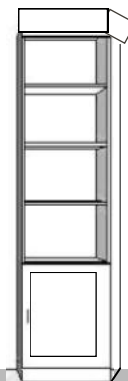

WPWU

34.5w x 19.5d x 85h
WT 165 / 30 CUFT

Two Drawers With Door

Two drawers, pull out tray, upper door with an adjustable shelf inside.

WPUF

26.5w x 19.5d x 85h
WT 160 / 23 CUFT

Three Drawer

Three drawers, with open adjustable shelves above.

WNFS 90/11 18.5w x 19.5d x 85h

Mini Wardrobe

Three drawers, upper door with clothes valet and shelf inside. (left or right handle)

WPWF 26.5w x 19.5d x 85h
WT 127 / 23 CUFT

File Wardrobe

Two drawers, pull out tray, upper door with clothes valet and shelf inside. (left or right handle)

WPXF 26.5w x 19.5d x 85h
WT 127 / 23 CUFT

File Pier

Two drawers, pencil drawer, with open adjustable shelves above.

WPLF 122/23 26.5w x 19.5d x 85h

WLFS 90/11 18.5w x 19.5d x 85h

Bookcase

Center fixed shelf with additional adjustable shelves.

WPBF 82/23 26.5w x 19.5d x 85h

WBFS 80/11 18.5w x 19.5d x 85h

Peninsula Desk Lateral file drawer, medium drawer and pencil drawer with 84" long desktop. Require WPCF to receive the desktop.

WFD-24w x 17d x 29h
84" long desktop