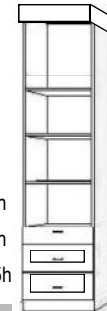

When ordering Woodland Piers please indicate on which side of the wallbed the pier is going (left or right side facing).

Large Wardrobe

Two drawers, tilt down tray, two upper doors concealing a clothes hangar bar and adjustable shelf.

WPWU

34.5w x 19.5d x 85h
WT 165 / 30 CUFT

Two Drawers With Door

Two drawers, pull out tray, upper door with an adjustable shelf inside.

WPUF

26.5w x 19.5d x 85h
WT 160 / 23 CUFT

Three Drawer

Three drawers, with open adjustable shelves above.

WPGF 165/30 34.5w x 19.5d x 85h

WPTF 122/23 26.5w x 19.5d x 85h

WTFS 90/11 18.5w x 19.5 d x 85h

Pull Out Tray

Two drawers, Pull out tray surface, with open adjustable shelves above.

WPNF 122/23 26.5w x 19.5d x 85h

WNFS 90/11 18.5w x 19.5d x 85h

Mini Wardrobe

Three drawers, upper door with clothes valet and shelf inside. (left or right handle)

WPWF 26.5w x 19.5d x 85h
WT 127 / 23 CUFT

File Wardrobe

Two drawers, pull out tray, upper door with clothes valet and shelf inside. (left or right handle)