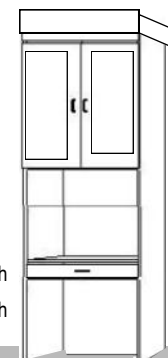

WNFS 90/11 18.5w x 19.5d x 85h

Mini Wardrobe

Three drawers, upper door with clothes valet and shelf inside. (left or right handle)

WPWF 26.5w x 19.5d x 85h
WT 127 / 23 CUFT

File Wardrobe

Two drawers, pull out tray, upper door with clothes valet and shelf inside. (left or right handle)

WPXF 26.5w x 19.5d x 85h
WT 127 / 23 CUFT

File Pier

Two drawers, pencil drawer, with open adjustable shelves above.

WPLF 122/23 26.5w x 19.5d x 85h

WLFS 90/11 18.5w x 19.5d x 85h

Bookcase

Center fixed shelf with additional adjustable shelves.

WPBF 82/23 26.5w x 19.5d x 85h

WBFS 80/11 18.5w x 19.5d x 85h

Peninsula Desk Lateral file drawer, medium drawer and pencil drawer with 84" long desktop. Require WPCF to receive the desktop.

WFD-24w x 17d x 29h
84" long desktop

Door Pier

One lower door with open adjustable shelves above.

WPCF 88/23 26.5w x 19.5d x 85h

WCFS 80/11 18.5w x 19.5d x 85h

Desk Pier

Kneehole, pencil Drawer, with two upper doors concealing an interior shelf.