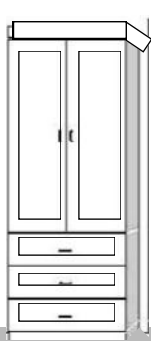

Large Wardrobe

Two drawers, tilt down tray, two upper doors concealing a clothes hangar bar and adjustable shelf.

WPWU

34.5w x 19.5d x 85h
WT 165 / 30 CUFT