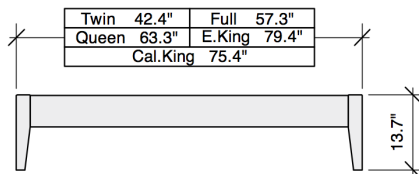

THYME HEADBOARD

P-SERIES BASIC FOOTBOARD

SIDE VIEW

Headboard - Box 1 of 4

	Box H	Box W	Box L	Cubes	Net Wt.	Gr. Wt.
Twin	110mm	930mm	1255mm	0.128m3	9.0Kg	11.0Kg
PH-THY-TWN-	4.3"	36.6"	49.4"	4.53cuft	19.8lb	24.3lb
Full	110mm	930mm	1630mm	0.167m3	12.0Kg	14.0Kg
PH-THY-FUL-	4.3"	36.6"	64.2"	5.89cuft	26.5lb	30.9lb
Queen	110mm	930mm	1785mm	0.183m3	12.5Kg	15.0Kg
PH-THY-QEN-	4.3"	36.6"	70.3"	6.45cuft	27.6lb	33.1lb
Eastern King	110mm	930mm	2230mm	0.228m3	15.0Kg	18.0Kg
PH-THY-EKG-	4.3"	36.6"	87.8"	8.06cuft	33.1lb	39.7lb
California King	105mm	950mm	2070mm	0.206m3	13.0Kg	17.5Kg
PH-THY-CKG-	4.1"	37.4"	81.5"	7.29cuft	28.7lb	38.6lb

P-Series Footboard - Box 2 of 4

	Box H	Box W	Box L	Cubes	Net Wt.	Gr. Wt.
Twin	60mm	405mm	1150mm	0.028m3	6.0Kg	7.0Kg
PF-BAS-TWN-	2.4"	15.9"	45.3"	0.99cuft	13.2lb	15.4lb
Full	60mm	405mm	1540mm	0.037m3	7.0Kg	8.0Kg
PF-BAS-FUL-	2.4"	15.9"	60.6"	1.32cuft	15.4lb	17.6lb
Queen	60mm	405mm	1675mm	0.041m3	7.5Kg	9.0Kg
PF-BAS-QEN-	2.4"	15.9"	65.9"	1.44cuft	16.5lb	19.8lb
Eastern King	60mm	405mm	2140mm	0.052m3	8.5Kg	10.5Kg
PF-BAS-EKG-	2.4"	15.9"	84.3"	1.84cuft	18.7lb	23.1lb
California King	57mm	428mm	1994mm	0.049m3	8.0Kg	10.0Kg
PF-BAS-CKG-	2.2"	16.9"	78.5"	1.72cuft	17.6lb	22.0lb

P-Series Rails - Box 3 of 4

	Box H	Box W	Box L	Cubes	Net Wt.	Gr. Wt.
Twin	92mm	215mm	1980mm	0.039m3	10.0Kg	11.5Kg
PQ-TWN-	3.6"	8.5"	78.0"	1.38cuft	22.0lb	25.4lb
Full	115mm	220mm	1980mm	0.050m3	11.5Kg	13.5Kg
PQ-FUL-	4.5"	8.7"	78.0"	1.77cuft	25.4lb	29.8lb
Queen	115mm	220mm	2110mm	0.053m3	12.0Kg	14.0Kg
PQ-QEN-	4.5"	8.7"	83.1"	1.89cuft	26.5lb	30.9lb
Eastern King	115mm	220mm	2110mm	0.053m3	12.0Kg	14.0Kg
PQ-EKG-	4.5"	8.7"	83.1"	1.89cuft	26.5lb	30.9lb
California King	115mm	220mm	2210mm	0.056m3	12.5Kg	14.5Kg
PQ-CKG-	4.5"	8.7"	87.0"	1.97cuft	27.6lb	32.0lb