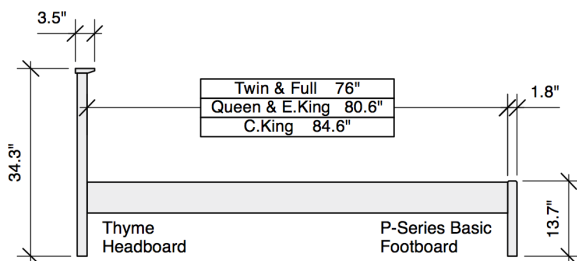

THYME HEADBOARD

P-SERIES BASIC FOOTBOARD

SIDE VIEW

Headboard - Box 1 of 4

	Box H	Box W	Box L	Cubes	Net Wt.	Gr. Wt.
Twin	110mm	930mm	1255mm	0.128m3	9.0Kg	11.0Kg
PH-THY-TWN-	4.3"	36.6"	49.4"	4.53cuft	19.8lb	24.3lb
Full	110mm	930mm	1630mm	0.167m3	12.0Kg	14.0Kg
PH-THY-FUL-	4.3"	36.6"	64.2"	5.89cuft	26.5lb	30.9lb
Queen	110mm	930mm	1785mm	0.183m3	12.5Kg	15.0Kg
PH-THY-QEN-	4.3"	36.6"	70.3"	6.45cuft	27.6lb	33.1lb
Eastern King	110mm	930mm	2230mm	0.228m3	15.0Kg	18.0Kg
PH-THY-EKG-	4.3"	36.6"	87.8"	8.06cuft	33.1lb	39.7lb
California King	105mm	950mm	2070mm	0.206m3	13.0Kg	17.5Kg
PH-THY-CKG-	4.1"	37.4"	81.5"	7.29cuft	28.7lb	38.6lb

P-Series Rails - Box 3 of 4

	Box H	Box W	Box L	Cubes	Net Wt.	Gr. Wt.
Twin	92mm	215mm	1980mm	0.039m3	10.0Kg	11.5Kg
PQ-TWN-	3.6"	8.5"	78.0"	1.38cuft	22.0lb	25.4lb
Full	115mm	220mm	1980mm	0.050m3	11.5Kg	13.5Kg
PQ-FUL-	4.5"	8.7"	78.0"	1.77cuft	25.4lb	29.8lb
Queen	115mm	220mm	2110mm	0.053m3	12.0Kg	14.0Kg
PQ-QEN-	4.5"	8.7"	83.1"	1.89cuft	26.5lb	30.9lb
Eastern King	115mm	220mm	2110mm	0.053m3	12.0Kg	14.0Kg
PQ-EKG-	4.5"	8.7"	83.1"	1.89cuft	26.5lb	30.9lb
California King	115mm	220mm	2210mm	0.056m3	12.5Kg	14.5Kg
PQ-CKG-	4.5"	8.7"	87.0"	1.97cuft	27.6lb	32.0lb

Slats - Box 4 of 4

	Box H	Box W	Box L	Cubes	Net Wt.	Gr. Wt.
Twin	115mm	215mm	1050mm	0.026m3	9.0Kg	9.5Kg
PS-TWN-	4.5"	8.5"	41.3"	0.92cuft	19.8lb	20.9lb
Full	115mm	215mm	1430mm	0.035m3	12.0Kg	12.5Kg
PS-FUL-	4.5"	8.5"	56.3"	1.25cuft	26.5lb	27.6lb
Queen	115mm	215mm	1580mm	0.039m3	14.0Kg	15.0Kg
PS-QEN-	4.5"	8.5"	62.2"	1.38cuft	30.9lb	33.1lb
Eastern King	115mm	215mm	2040mm	0.050m3	21.5Kg	22.5Kg
PS-EKG-	4.5"	8.5"	80.3"	1.78cuft	47.4lb	49.6lb
California King	115mm	230mm	1890mm	0.050m3	18.5Kg	19.5Kg
PS-CKG-	4.5"	9.1"	74.4"	1.77cuft	40.8lb	43.0lb