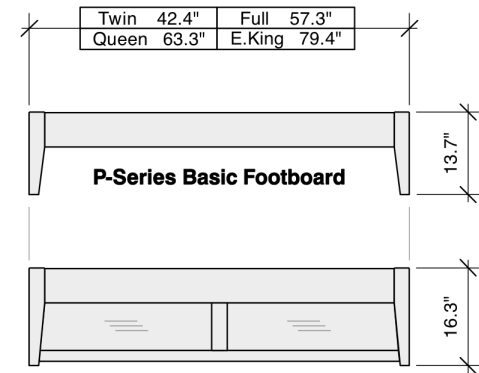

Tamarind Headboard

Rails Side View

K-Series Basic Footboard

Dual System Tamarind Headboard - Box 1 of 4

	Box H	Box W	Box L	Cubes	Net Wt.	Gr. Wt.
Twin	60mm	1270mm	1130mm	0.086m3	19.0Kg	21.0Kg
KH-TAM-TWN-	2.4"	50.0"	44.5"	3.04cuft	41.9lb	46.3lb
Full	60mm	1270mm	1515mm	0.115m3	25.0Kg	27.0Kg
KH-TAM-FUL-	2.4"	50.0"	59.6"	4.08cuft	55.1lb	59.5lb
Queen	60mm	1270mm	1660mm	0.126m3	26.0Kg	28.0Kg
KH-TAM-QEN-	2.4"	50.0"	65.4"	4.47cuft	57.3lb	61.7lb
Eastern King	60mm	1270mm	2077mm	0.158m3	32.0Kg	34.0Kg
KH-TAM-EKG-	2.4"	50.0"	81.8"	5.59cuft	70.5lb	75.0lb

P-Series & K-Series Slats - Box 4 of 4

	Box H	Box W	Box L	Cubes	Net Wt.	Gr. Wt.
Twin	115mm	215mm	1050mm	0.026m3	9.0Kg	9.5Kg
PS-TWN	4.5"	8.5"	41.3"	0.92cuft	19.8lb	20.9lb
Full	115mm	215mm	1430mm	0.035m3	12.0Kg	12.5Kg
PS-FUL	4.5"	8.5"	56.3"	1.25cuft	26.5lb	27.6lb
Queen	115mm	215mm	1580mm	0.039m3	14.0Kg	15.0Kg
PS-QEN	4.5"	8.5"	62.2"	1.38cuft	30.9lb	33.1lb
Eastern King	115mm	215mm	2040mm	0.050m3	21.5Kg	22.5Kg
PS-EKG	4.5"	8.5"	80.3"	1.78cuft	47.4lb	49.6lb

P-Series Rails - Box 3 of 4

	Box H	Box W	Box L	Cubes	Net Wt.	Gr. Wt.
Twin	92mm	220mm	1980mm	0.040m3	10.0Kg	11.5Kg
PQ-TWN-	3.6"	8.7"	78.0"	1.42cuft	22.0lb	25.4lb
Full	115mm	220mm	1980mm	0.050m3	11.5Kg	13.5Kg
PQ-FUL-	4.5"	8.7"	78.0"	1.77cuft	25.4lb	29.8lb
Queen/Eastern King	115mm	220mm	2110mm	0.053m3	12.0Kg	14.0Kg
PQ-QEN/EKG-	4.5"	8.7"	83.1"	1.89cuft	26.5lb	30.9lb

K-Series Rails - Box 3 of 4

	Box H	Box W	Box L	Cubes	Net Wt.	Gr. Wt.
Twin	100mm	210mm	2005mm	0.042m3	9.0Kg	11.0Kg
KQ-TWN-	3.9"	8.3"	78.9"	1.49cuft	19.8lb	24.3lb
Full	97mm	225mm	2025mm	0.044m3	11.5Kg	13.5Kg
KQ-FUL-	3.8"	8.9"	79.7"	1.56cuft	25.4lb	29.8lb
Queen/Eastern King	115mm	220mm	2110mm	0.053m3	11.5Kg	13.5Kg
KQ-QEN/EKG-	4.5"	8.7"	83.1"	1.89cuft	25.4lb	29.8lb