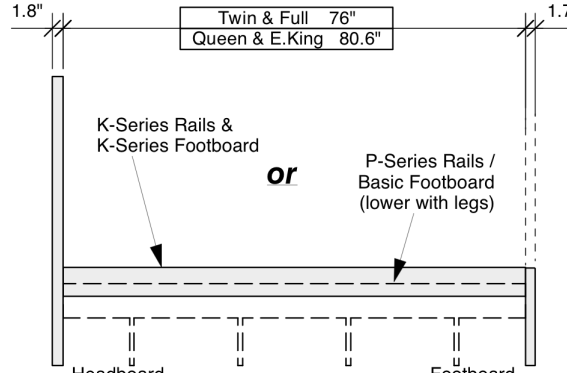

Tamarind Headboard

Rails Side View

K-Series Basic Footboard

Dual System Tamarind Headboard - Box 1 of 4

	Box H	Box W	Box L	Cubes	Net Wt.	Gr. Wt.
Twin	60mm	1270mm	1130mm	0.086m3	19.0Kg	21.0Kg
KH-TAM-TWN-	2.4"	50.0"	44.5"	3.04cuft	41.9lb	46.3lb
Full	60mm	1270mm	1515mm	0.115m3	25.0Kg	27.0Kg
KH-TAM-FUL-	2.4"	50.0"	59.6"	4.08cuft	55.1lb	59.5lb
Queen	60mm	1270mm	1660mm	0.126m3	26.0Kg	28.0Kg
KH-TAM-QEN-	2.4"	50.0"	65.4"	4.47cuft	57.3lb	61.7lb
Eastern King	60mm	1270mm	2077mm	0.158m3	32.0Kg	34.0Kg
KH-TAM-EKG-	2.4"	50.0"	81.8"	5.59cuft	70.5lb	75.0lb

P-Series & K-Series Slats - Box 4 of 4

	Box H	Box W	Box L	Cubes	Net Wt.	Gr. Wt.
Twin	115mm	215mm	1050mm	0.026m3	9.0Kg	9.5Kg
PS-TWN	4.5"	8.5"	41.3"	0.92cuft	19.8lb	20.9lb
Full	115mm	215mm	1430mm	0.035m3	12.0Kg	12.5Kg
PS-FUL	4.5"	8.5"	56.3"	1.25cuft	26.5lb	27.6lb
Queen	115mm	215mm	1580mm	0.039m3	14.0Kg	15.0Kg
PS-QEN	4.5"	8.5"	62.2"	1.38cuft	30.9lb	33.1lb
Eastern King	115mm	215mm	2040mm	0.050m3	21.5Kg	22.5Kg
PS-EKG	4.5"	8.5"	80.3"	1.78cuft	47.4lb	49.6lb

P-Series Rails - Box 3 of 4

	Box H	Box W	Box L	Cubes	Net Wt.	Gr. Wt.
Twin	92mm	220mm	1980mm	0.040m3	10.0Kg	11.5Kg
PQ-TWN-	3.6"	8.7"	78.0"	1.42cuft	22.0lb	25.4lb
Full	115mm	220mm	1980mm	0.050m3	11.5Kg	13.5Kg
PQ-FUL-	4.5"	8.7"	78.0"	1.77cuft	25.4lb	29.8lb
Queen/Eastern King	115mm	220mm	2110mm	0.053m3	12.0Kg	14.0Kg
PQ-QEN/EKG-	4.5"	8.7"	83.1"	1.89cuft	26.5lb	30.9lb

K-Series Rails - Box 3 of 4

	Box H	Box W	Box L	Cubes	Net Wt.	Gr. Wt.
Twin	100mm	210mm	2005mm	0.042m3	9.0Kg	11.0Kg
KQ-TWN-	3.9"	8.3"	78.9"	1.49cuft	19.8lb	24.3lb
Full	97mm	225mm	2025mm	0.044m3	11.5Kg	13.5Kg
KQ-FUL-	3.8"	8.9"	79.7"	1.56cuft	25.4lb	29.8lb
Queen/Eastern King	115mm	220mm	2110mm	0.053m3	11.5Kg	13.5Kg
KQ-QEN/EKG-	4.5"	8.7"	83.1"	1.89cuft	25.4lb	29.8lb