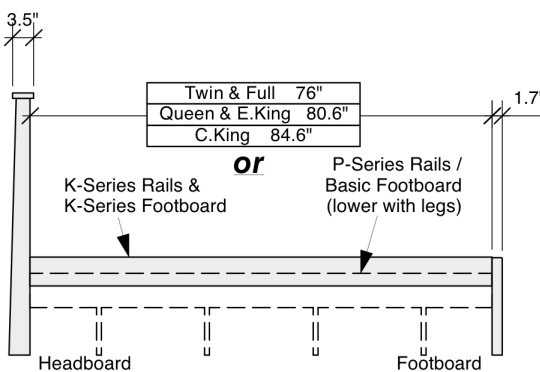

**Solstice Headboard**

**Dual System Solstice Headboard - Box 1 of 4**

	Box H	Box W	Box L	Cubes	Net Wt.	Gr. Wt.
Twin	102mm	1190mm	1245mm	0.151m3	18.0Kg	21.0Kg
PH-SOL-TWN-	4.0"	46.9"	49.0"	5.34cuft	39.7lb	46.3lb
Full	102mm	1190mm	1625mm	0.197m3	21.0Kg	25.0Kg
PH-SOL-FUL-	4.0"	46.9"	64.0"	6.97cuft	46.3lb	55.1lb
Queen	102mm	1190mm	1775mm	0.215m3	22.0Kg	26.0Kg
PH-SOL-QEN-	4.0"	46.9"	69.9"	7.61cuft	48.5lb	57.3lb
Eastern King	102mm	1190mm	2235mm	0.271m3	26.0Kg	31.0Kg
PH-SOL-EKG-	4.0"	46.9"	88.0"	9.58cuft	57.3lb	68.3lb
California King	102mm	1190mm	2080mm	0.252m3	34.0Kg	39.0Kg
PH-SOL-CKG-	4.0"	46.9"	81.9"	8.92cuft	75.0lb	86.0lb

**P-Series & K-Series Slats - Box 4 of 4**

	Box H	Box W	Box L	Cubes	Net Wt.	Gr. Wt.
Twin	115mm	215mm	1050mm	0.026m3	9.0Kg	9.5Kg
PS-TWN	4.5"	8.5"	41.3"	0.92cuft	19.8lb	20.9lb
Full	115mm	215mm	1430mm	0.035m3	12.0Kg	12.5Kg
PS-FUL	4.5"	8.5"	56.3"	1.25cuft	26.5lb	27.6lb
Queen	115mm	215mm	1580mm	0.039m3	14.0Kg	15.0Kg
PS-QEN	4.5"	8.5"	62.2"	1.38cuft	30.9lb	33.1lb
Eastern King	115mm	215mm	2040mm	0.050m3	21.5Kg	22.5Kg
PS-EKG	4.5"	8.5"	80.3"	1.78cuft	47.4lb	49.6lb
California King	115mm	230mm	1890mm	0.050m3	18.5Kg	19.5Kg
PS-CKG	4.5"	9.1"	74.4"	1.77cuft	40.8lb	43.0lb

**Rails Side View**

**P-Series Rails - Box 3 of 4**

	Box H	Box W	Box L	Cubes	Net Wt.	Gr. Wt.
Twin	92mm	220mm	1980mm	0.040m3	10.0Kg	11.5Kg
PQ-TWN-	3.6"	8.7"	78.0"	1.42cuft	22.0lb	25.4lb
Full	115mm	220mm	1980mm	0.050m3	11.5Kg	13.5Kg
PQ-FUL-	4.5"	8.7"	78.0"	1.77cuft	25.4lb	29.8lb
Queen/Eastern King	115mm	220mm	2110mm	0.053m3	12.0Kg	14.0Kg
PQ-QEN/EKG-	4.5"	8.7"	83.1"	1.89cuft	26.5lb	30.9lb
California King	115mm	220mm	2210mm	0.056m3	12.5Kg	14.5Kg
PQ-CKG-	4.5"	8.7"	87.0"	1.97cuft	27.6lb	32.0lb