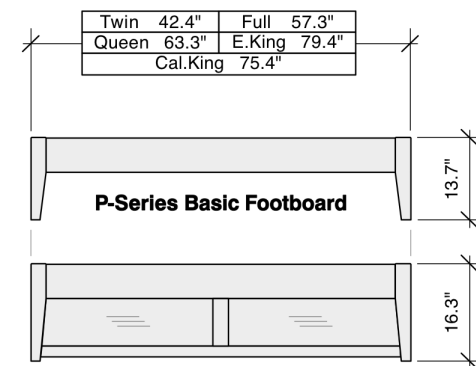

K-Series Basic Footboard

P-Series Basic Footboard - Box 2 of 4

	Box H	Box W	Box L	Cubes	Net Wt.	Gr. Wt.
Twin	60mm	405mm	1150mm	0.028m3	6.0Kg	7.0Kg
PF-BAS-TWN-	2.4"	15.9"	45.3"	0.99cuft	13.2lb	15.4lb
Full	60mm	405mm	1540mm	0.037m3	7.0Kg	8.0Kg
PF-BAS-FUL-	2.4"	15.9"	60.6"	1.32cuft	15.4lb	17.6lb
Queen	60mm	405mm	1675mm	0.041m3	7.5Kg	9.0Kg
PF-BAS-QEN-	2.4"	15.9"	65.9"	1.44cuft	16.5lb	19.8lb
Eastern King	60mm	405mm	2140mm	0.052m3	8.5Kg	10.5Kg
PF-BAS-EKG-	2.4"	15.9"	84.3"	1.84cuft	18.7lb	23.1lb
California King	57mm	428mm	1994mm	0.049m3	8.0Kg	10.0Kg
PF-BAS-CKG-	2.2"	16.9"	78.5"	1.72cuft	17.6lb	22.0lb

K-Series Basic Footboard - Box 2 of 4

	Box H	Box W	Box L	Cubes	Net Wt.	Gr. Wt.
Twin	50mm	485mm	1155mm	0.028m3	5.0Kg	7.0Kg
KF-BAS-TWN-	2.0"	19.1"	45.5"	0.99cuft	11.0lb	15.4lb
Full	50mm	485mm	1530mm	0.037m3	7.0Kg	9.0Kg
KF-BAS-FUL-	2.0"	19.1"	60.2"	1.31cuft	15.4lb	19.8lb
Queen	60mm	500mm	1695mm	0.051m3	10.0Kg	12.0Kg
KF-BAS-QEN-	2.4"	19.7"	66.7"	1.80cuft	22.0lb	26.5lb
Eastern King	60mm	485mm	2075mm	0.060m3	12.0Kg	15.0Kg
KF-BAS-EKG-	2.4"	19.1"	81.7"	2.13cuft	26.5lb	33.1lb
California King	57mm	475mm	1955mm	0.053m3	12.0Kg	15.0Kg
KF-BAS-CKG-	2.2"	18.7"	77.0"	1.87cuft	26.5lb	33.1lb

Assembled Product and Carton Dimensions*

*Please Note The Above Weights and Measures may be subject to change without notice.

SPICES BEDROOM COLLECTION

Night & Day Furniture
www.nightanddayfurniture.com

Solstice