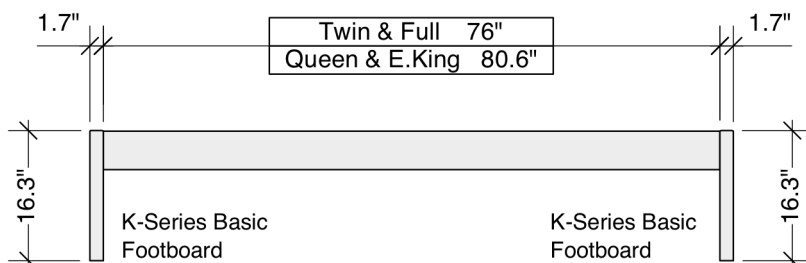

K-SERIES BASIC FOOTBOARD

SIDE VIEW

Assembled Product and Carton Dimensions \*

*\*Please Note The Above Weights and Measures may be subject to change without notice.*

Headboard - Box 1 of 4 (Note: 2 Boxes Required to make a complete bed)

	Box H	Box W	Box L	Cubes	Net Wt.	Gr. Wt.
Twin	50mm	485mm	1155mm	0.028m3	5.0Kg	7.0Kg
KF-BAS-TWN-	2.0in.	19.1in.	45.5in.	0.09cuft	11.0lb	15.4lb
Full	50mm	485mm	1530mm	0.037m3	7.0Kg	9.0Kg
KF-BAS-FUL-	2.0in.	19.1in.	60.2in.	1.31cuft	15.4lb	19.8lb
Queen	60mm	500mm	1695mm	0.051m3	10.0Kg	12.0Kg
KF-BAS-QEN-	2.4in.	19.7in.	66.7in.	1.80cuft	22.0lb	26.5lb
Eastern King	60mm	485mm	2075mm	0.060m3	12.0Kg	15.0Kg
KF-BAS-EKG-	2.4in.	19.1in.	81.7in.	2.13cuft	26.5lb	33.1lb

Rails - Box 3 of 4

	Box H	Box W	Box L	Cubes	Net Wt.	Gr. Wt.
Twin	100mm	210mm	2005mm	0.042m3	9.0Kg	11.0Kg
KQ-TWN-	3.9in.	8.3in.	78.9in.	1.49cuft	19.8lb	24.3lb
Full	97mm	225mm	2025mm	0.044m3	11.5Kg	13.5Kg
KQ-FUL-	3.8in.	8.9in.	79.7in.	1.56cuft	25.4lb	29.8lb
Queen	115mm	220mm	2110mm	0.053m3	11.5Kg	13.5Kg
KQ-QEN/EKG-	4.5in.	8.7in.	83.1in.	1.89cuft	25.4lb	29.8lb

Slats - Box 4 of 4

	Box H	Box W	Box L	Cubes	Net Wt.	Gr. Wt.
Twin	115mm	215mm	1050mm	0.026m3	9.0Kg	9.5Kg
PS-TWN-	4.5in.	8.5in.	41.3in.	0.92cuft	19.8lb	20.9lb
Full	115mm	215mm	1430mm	0.035m3	12.0Kg	12.5Kg
PS-FUL-	4.5in.	8.5in.	56.3in.	1.25cuft	26.5lb	27.6lb
Queen	115mm	215mm	1580mm	0.039m3	14.0Kg	15.0Kg
PS-QEN-	4.5in.	8.5in.	62.2in.	1.38cuft	30.9lb	33.1lb
Eastern King	115mm	215mm	2040mm	0.050m3	21.5Kg	22.5Kg
PS-EKG-	4.5in.	8.5in.	80.3in.	1.78cuft	47.4lb	49.6lb