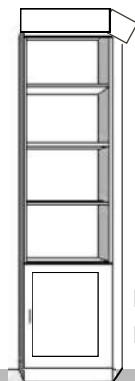

Three Drawer
Three drawers, with open adjustable shelves above.
MPGF 165/30 34.5w x 19.5d x 85h
MPTF 122/23 26.5w x 19.5d x 85h
MTFS 90/11 18.5w x 19.5 d x 85h

Pull Out Tray
Two drawers, Pull out tray surface, with open adjustable shelves above.
MPNF 122/23 26.5w x 19.5d x 85h
MNFS 90/11 18.5w x 19.5d x 85h

Mini Wardrobe
Three drawers, upper door with clothes valet and shelf inside. (left or right handle)
MPWF 26.5w x 19.5d x 85h
WT 127 / 23 CUFT

File Wardrobe
Two drawers, pull out tray, upper door with clothes valet and shelf inside. (left or right handle)
MPXF 26.5w x 19.5d x 85h
WT 127 / 23 CUFT

File Pier
Two drawers, pencil drawer, with open adjustable shelves above.
MPLF 122/23 26.5w x 19.5d x 85h
MLFS 90/11 18.5w x 19.5d x 85h

Bookcase
Center fixed shelf with additional adjustable shelves.
MPBF 82/23 26.5w x 19.5d x 85h
MBFS 80/11 18.5w x 19.5d x 85h

Peninsula Desk Lateral file drawer, medium drawer and pencil drawer with 84" long desktop. Require MPCF to receive the desktop.

MFD-24w x 17d x 29h
84" long desktop

Door Pier
One lower door with open adjustable shelves above.
MPCF 88/23 26.5w x 19.5d x 85h
MCFS 80/11 18.5w x 19.5d x 85h