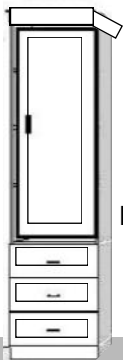

PIER CABINETS

Heritage pier cabinets are made in the U.S. from solid oak and veneers on ply-core. Drawers have full extension glides and the wardrobe door(s) conceal a clothes valet along with an adjustable shelf. Piers are 85" tall (F), for a step down look.

Large Wardrobe
Two drawers, tilt down tray, two upper doors concealing a clothes hangar bar and adjustable shelf.
MPWU
34.5w x 19.5d x 85h
WT 165 / 30 CUFT

Two Drawers With Door
Two drawers, pull out tray, upper door with an adjustable shelf inside.
MPUF
26.5w x 19.5d x 85h
WT 160 / 23 CUFT

Three Drawer
Three drawers, with open adjustable shelves above.
MPGF 165/30 34.5w x 19.5d x 85h
MPTF 122/23 26.5w x 19.5d x 85h
MTFS 90/11 18.5w x 19.5 d x 85h

Pull Out Tray
Two drawers, Pull out tray surface, with open adjustable shelves above.
MPNF 122/23 26.5w x 19.5d x 85h
MNFS 90/11 18.5w x 19.5d x 85h

Mini Wardrobe
Three drawers, upper door with clothes valet and shelf inside. (left or right handle)
MPWF 26.5w x 19.5d x 85h
WT 127 / 23 CUFT

File Wardrobe
Two drawers, pull out tray, upper door with clothes valet and shelf inside. (left or right handle)
MPXF 26.5w x 19.5d x 85h
WT 127 / 23 CUFT