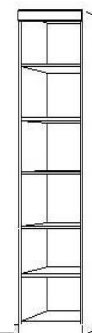

BFC 24w x 17d x 90h

Mini Wardrobe
Three drawers, door with clothes valet and shelf inside.

BPWQ 24w x 17d x 90h

File Wardrobe
Two lateral file drawers, Pencil drawer, upper door with clothes valet

BPIX 24w x 17d x 90h

File Pier Two file drawers, pencil drawer, with open adjustable shelves above.

BPLQ 24w x 17d x 90h

BLQS 16w x 17d x 90h

Pull Out Tray
Two drawers, Pull out tray, with open adjustable shelves above.

BPNQ 24w x 17d x 90h

BNQS 16w x 17d x 90h

Three Drawer
Three drawers, with open adjustable shelves above.

BPGQ 32w x 17d x 90h

BPTQ 24w x 17d x 90h

BTQS 16w x 17d x 90h

Door Pier
One door with open adjustable shelves above.

BPCQ 24w x 17d x 90h

BDQS 16w x 17d x 90h

Bookcase
Center fixed shelf with adjustable shelves.

BPPQ 24w x 17d x 90h

BBQS 16w x 17d x 90h