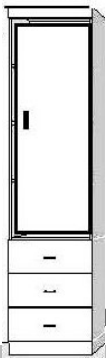

BRISTOL QUEEN HIDDENBED BIRCH

HIDDENBED is a patented revolutionary bed and desk system. The secret is in its balancing mechanism. Everything stays on the desktop when you lower the bed down. Deluxe Queen Hiddenbed features a pillow storage headboard, decorative trim moldings and the cut out hand hold. We craft the HIDDENBED in the U.S. from solid birch hardwood and premium furniture grade plywood. Features a pillow storage headboard. Bed cabinet is 22" deep. Accepts standard bedding (not included) up to 10" thick .

SKU	DESCRIPTION	DESK DIMENSIONS	BED DIMENSIONS	WT/CUFT
BW50	QUEEN HIDDENBED WITH HUTCH	88w x 50.5d x 90h	88w x 70d x 90h	420/52
BB50	QUEEN HIDDENBED	88w x 50.5d x 75h	88w x 70d x 75h	400/41

PIER CABINETS

Decorative handle Choices; Classic Brass, Nickel Cup, Stainless Bar, Black Cup, Black Mission, Atherly Bronze or Bronze Twist.

ROLLING FILE CART

Bottom lateral file drawer, medium drawer and pencil drawer. Fits under hiddenbed desk. Must be removed to lower the bed.

BFC 24w x 17d x 90h

Mini Wardrobe
Three drawers, door with clothes valet and shelf inside.

BPWQ 24w x 17d x 90h

File Wardrobe
Two lateral file drawers, Pencil drawer, upper door with clothes valet

BPIX 24w x 17d x 90h