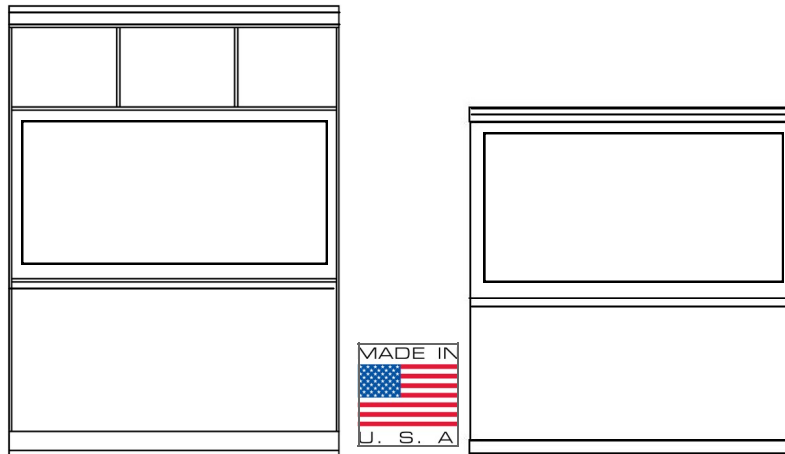

BRISTOL QUEEN HIDDENBED BIRCH

HIDDENBED is a patented revolutionary bed and desk system. The secret is in its balancing mechanism. Everything stays on the desktop when you lower the bed down. Deluxe Queen Hiddenbed features a pillow storage headboard, decorative trim moldings and the cut out hand hold. We craft the HIDDENBED in the U.S. from solid birch hardwood and premium furniture grade plywood. Features a pillow storage headboard. Bed cabinet is 22" deep. Accepts standard bedding (not included) up to 10" thick .

SKU	DESCRIPTION	DESK DIMENSIONS	BED DIMENSIONS	WT/CUFT
BW50	QUEEN HIDDENBED WITH HUTCH	88w x 50.5d x 90h	88w x 70d x 90h	420/52
BB50	QUEEN HIDDENBED	88w x 50.5d x 75h	88w x 70d x 75h	400/41

PIER CABINETS