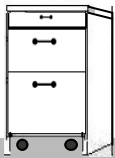

SKU	DESCRIPTION	DESK DIMENSIONS	BED DIMENSIONS	WT/CUFT
BW50	QUEEN HIDDENBED WITH HUTCH	88w x 50.5d x 90h	88w x 70d x 90h	420/52
BB50	QUEEN HIDDENBED	88w x 50.5d x 75h	88w x 70d x 75h	400/41

PIER CABINETS

Decorative handle Choices; Classic Brass, Nickel Cup, Stainless Bar, Black Cup, Black Mission, Atherly Bronze or Bronze Twist.

ROLLING FILE CART

Bottom lateral file drawer, medium drawer and pencil drawer. Fits under hiddenbed desk. Must be removed to lower the bed.

BFC 24w x 17d x 90h

Mini Wardrobe
Three drawers, door with clothes valet and shelf inside.

BPWQ 24w x 17d x 90h

File Wardrobe
Two lateral file drawers, Pencil drawer, upper door with clothes valet

BPIX 24w x 17d x 90h