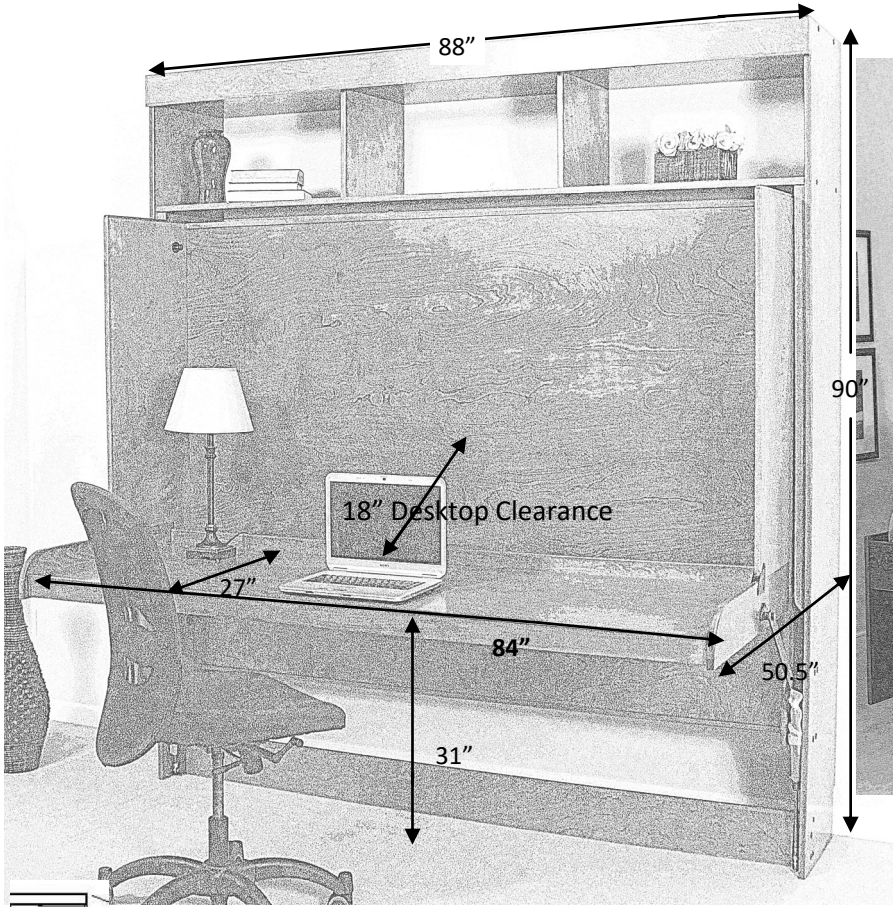

# Hiddenbed

HIDDENBED by WALLBEDS! Is made in the USA from Real Wood; birch solids and veneers on birch premium 7 seven layer ply-core. HIDDENBED is a patented revolutionary bed and desk system. The secret is in its balancing mechanism. Everything stays on the desktop ( items up to 18" in height) when you lower the bed down. When you add the file pier cabinet you have a complete office or work station in your home. It attaches to the wall at the top with three screws into studs. Accepts standard bedding (not included) up to 10" thick .

**File Pier** Two file drawers, pencil drawer, with open adjustable shelves above.

SKU	WT/CU	DIMMENSIONS
APLQ	122/23	24w x 17d x 90h

#3 Stainless Bar

SKU	DESCRIPTION	FINISH	DESK DIMENSIONS	BED DIMENSIONS	WT/CUFT
AW50-E	QUEEN HIDDENBED WITH BUILT IN HUTCH	CINNAMON	88w x 50.5d x 90h	88w x 70d x 90h	420/41
AW50-D	QUEEN HIDDENBED WITH BUILT IN HUTCH	CHOCOLATE	88w x 50.5d x 90h	88w x 70d x 90h	420/41
AW50-S	QUEEN HIDDENBED WITH BUILT IN HUTCH	SUNSET	88w x 50.5d x 90h	88w x 70d x 90h	420/41
AW50-N	QUEEN HIDDENBED WITH BUILT IN HUTCH	NATURAL	88w x 50.5d x 90h	88w x 70d x 90h	420/41
AW50-U	QUEEN HIDDENBED WITH BUILT IN HUTCH	UNFINISHED	88w x 50.5d x 90h	88w x 70d x 90h	420/41

APLQ-E-3	FILE PIER-2 LATERAL FILES WITH PENCIL DRAWER	CINNAMON	24w x 17d x 90h		129/24
APLQ-D-3	FILE PIER-2 LATERAL FILES WITH PENCIL DRAWER	CHOCOLATE	24w x 17d x 90h		129/24
APLQ-S-3	FILE PIER-2 LATERAL FILES WITH PENCIL DRAWER	SUNSET	24w x 17d x 90h		129/24
APLQ-N-3	FILE PIER-2 LATERAL FILES WITH PENCIL DRAWER	NATURAL	24w x 17d x 90h		129/24
APLQ-U-3	FILE PIER-2 LATERAL FILES WITH PENCIL DRAWER	UNFINISHED	24w x 17d x 90h		129/24