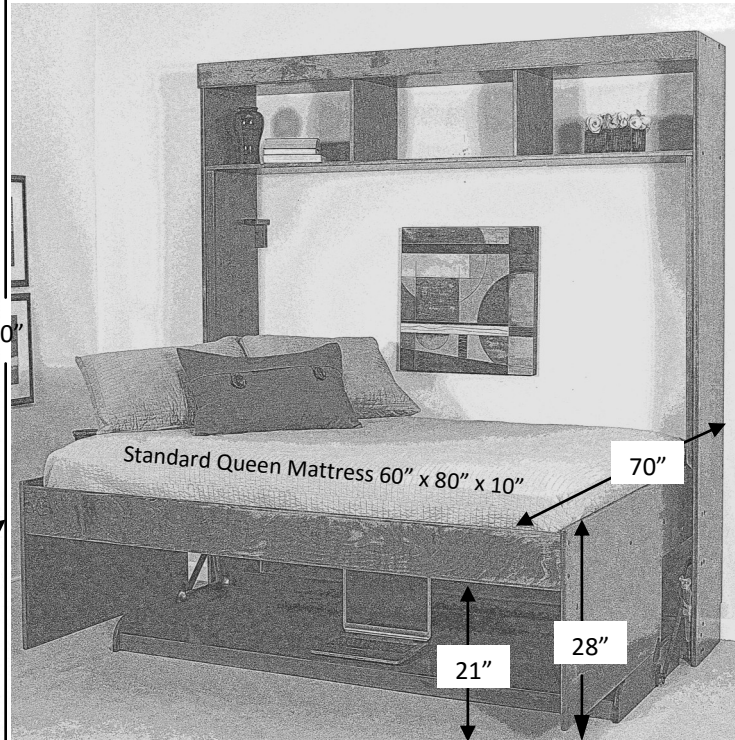

# Hiddenbed

HIDDENBED by WALLBEDS! Is made in the USA from Real Wood; birch solids and veneers on birch premium 7 seven layer ply-core. HIDDENBED is a patented revolutionary bed and desk system. The secret is in its balancing mechanism. Everything stays on the desktop ( items up to 18" in height) when you lower the bed down. When you add the file pier cabinet you have a complete office or work station in your home. It attaches to the wall at the top with three screws into studs. Accepts standard bedding (not included) up to 10" thick .

**File Pier** Two file drawers, pencil drawer, with open adjustable shelves above.

SKU	WT/CU	DIMMENSIONS
APLQ	122/23	24w x 17d x 90h

#3 Stainless Bar

SKU	DESCRIPTION	FINISH	DESK DIMENSIONS	BED DIMENSIONS	WT/CUFT
AW50-E	QUEEN HIDDENBED WITH BUILT IN HUTCH	CINNAMON	88w x 50.5d x 90h	88w x 70d x 90h	420/41
AW50-D	QUEEN HIDDENBED WITH BUILT IN HUTCH	CHOCOLATE	88w x 50.5d x 90h	88w x 70d x 90h	420/41
AW50-S	QUEEN HIDDENBED WITH BUILT IN HUTCH	SUNSET	88w x 50.5d x 90h	88w x 70d x 90h	420/41
AW50-N	QUEEN HIDDENBED WITH BUILT IN HUTCH	NATURAL	88w x 50.5d x 90h	88w x 70d x 90h	420/41
AW50-U	QUEEN HIDDENBED WITH BUILT IN HUTCH	UNFINISHED	88w x 50.5d x 90h	88w x 70d x 90h	420/41

APLQ-E-3	FILE PIER-2 LATERAL FILES WITH PENCIL DRAWER	CINNAMON	24w x 17d x 90h		129/24
APLQ-D-3	FILE PIER-2 LATERAL FILES WITH PENCIL DRAWER	CHOCOLATE	24w x 17d x 90h		129/24
APLQ-S-3	FILE PIER-2 LATERAL FILES WITH PENCIL DRAWER	SUNSET	24w x 17d x 90h		129/24
APLQ-N-3	FILE PIER-2 LATERAL FILES WITH PENCIL DRAWER	NATURAL	24w x 17d x 90h		129/24
APLQ-U-3	FILE PIER-2 LATERAL FILES WITH PENCIL DRAWER	UNFINISHED	24w x 17d x 90h		129/24