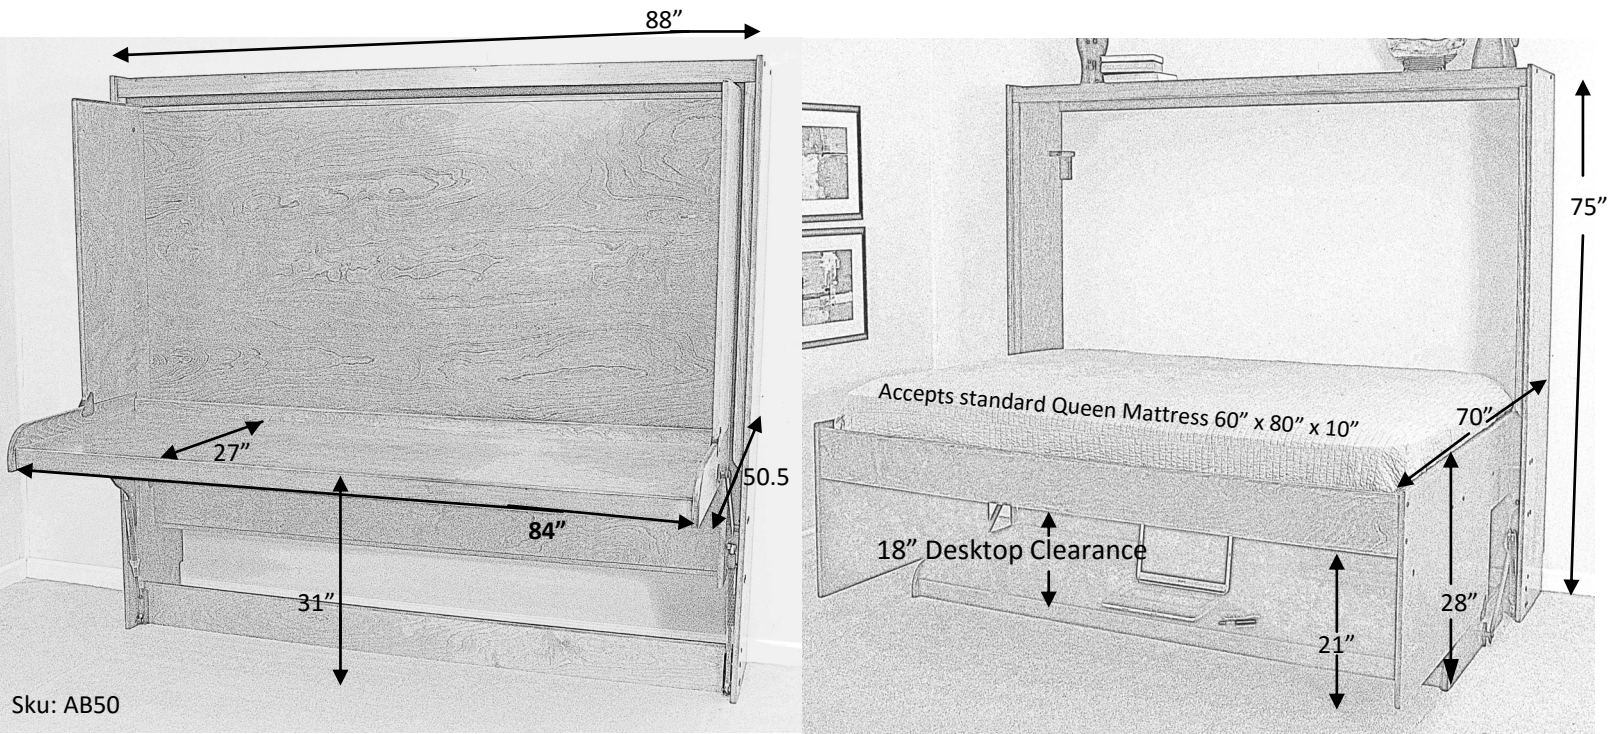

WALLBEDS COMPANY Hiddenbed

Sku: AB50

HIDDENBED is a patented revolutionary bed and desk system. The secret is in its balancing mechanism. Everything stays on the desktop (items up to 18" in height) when you lower the bed down.

HIDDENBED by WALLBEDS COMPANY is made in the USA from Real Wood

birch or Oak solids and veneers on premium seven layer ply-core. (Not a melamine import.)

The desktop is reinforced continuously underneath to withstand up to 75lbs in weight.

All of the hardware comes pre-mounted to ease with the installation.

It attaches to the wall at the top with three screws into studs. Accepts a standard mattress (not included) up to 10" thick .

CHOCOLATE

CINNAMON

SUNSET

NATURAL

SKU	DESCRIPTION	DESK DIMENSIONS	BED DIMENSIONS	WT/CUFT
AB50	QUEEN HIDDENBED BIRCH	88w x 50.5d x 75h	88w x 70d x 75h	400/41