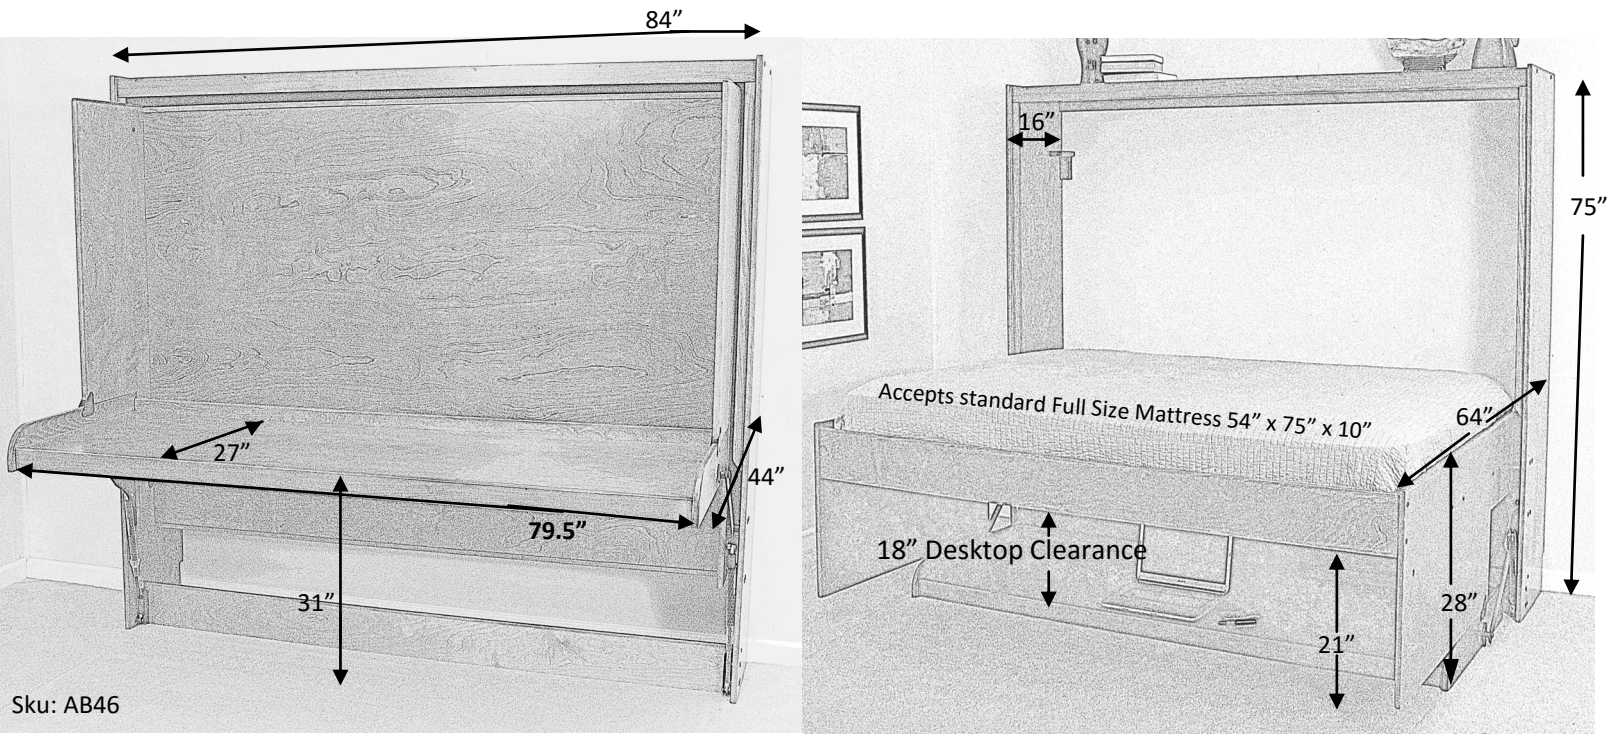

WALLBEDS COMPANY Hiddenbed

Sku: AB46

HIDDENBED is a patented revolutionary bed and desk system. The secret is in its balancing mechanism. Everything stays on the desktop (items up to 18" in height) when you lower the bed down.

HIDDENBED by WALLBEDS COMPANY is made in the USA from Real Wood

birch or Oak solids and veneers on premium seven layer ply-core. (Not a melamine import.)

The desktop is reinforced continuously underneath to withstand up to 75lbs in weight.

All of the hardware comes pre-mounted to ease with the installation.

It attaches to the wall at the top with three screws into studs. Accepts a standard mattress (not included) up to 10" thick .

CHOCOLATE

CINNAMON

SUNSET

NATURAL

SUNSET OAK

NATURAL OAK

LIGHT OAK

SKU	DESCRIPTION	DESK DIMENSIONS	BED DIMENSIONS	WT/CUFT
AB46	FULL HIDDENBED BIRCH	84w x 44d x 75h	84w x 64d x 75h	350/41
CB46	FULL HIDDENBED OAK	84w x 44d x 75h	84w x 64d x 75h	350/41