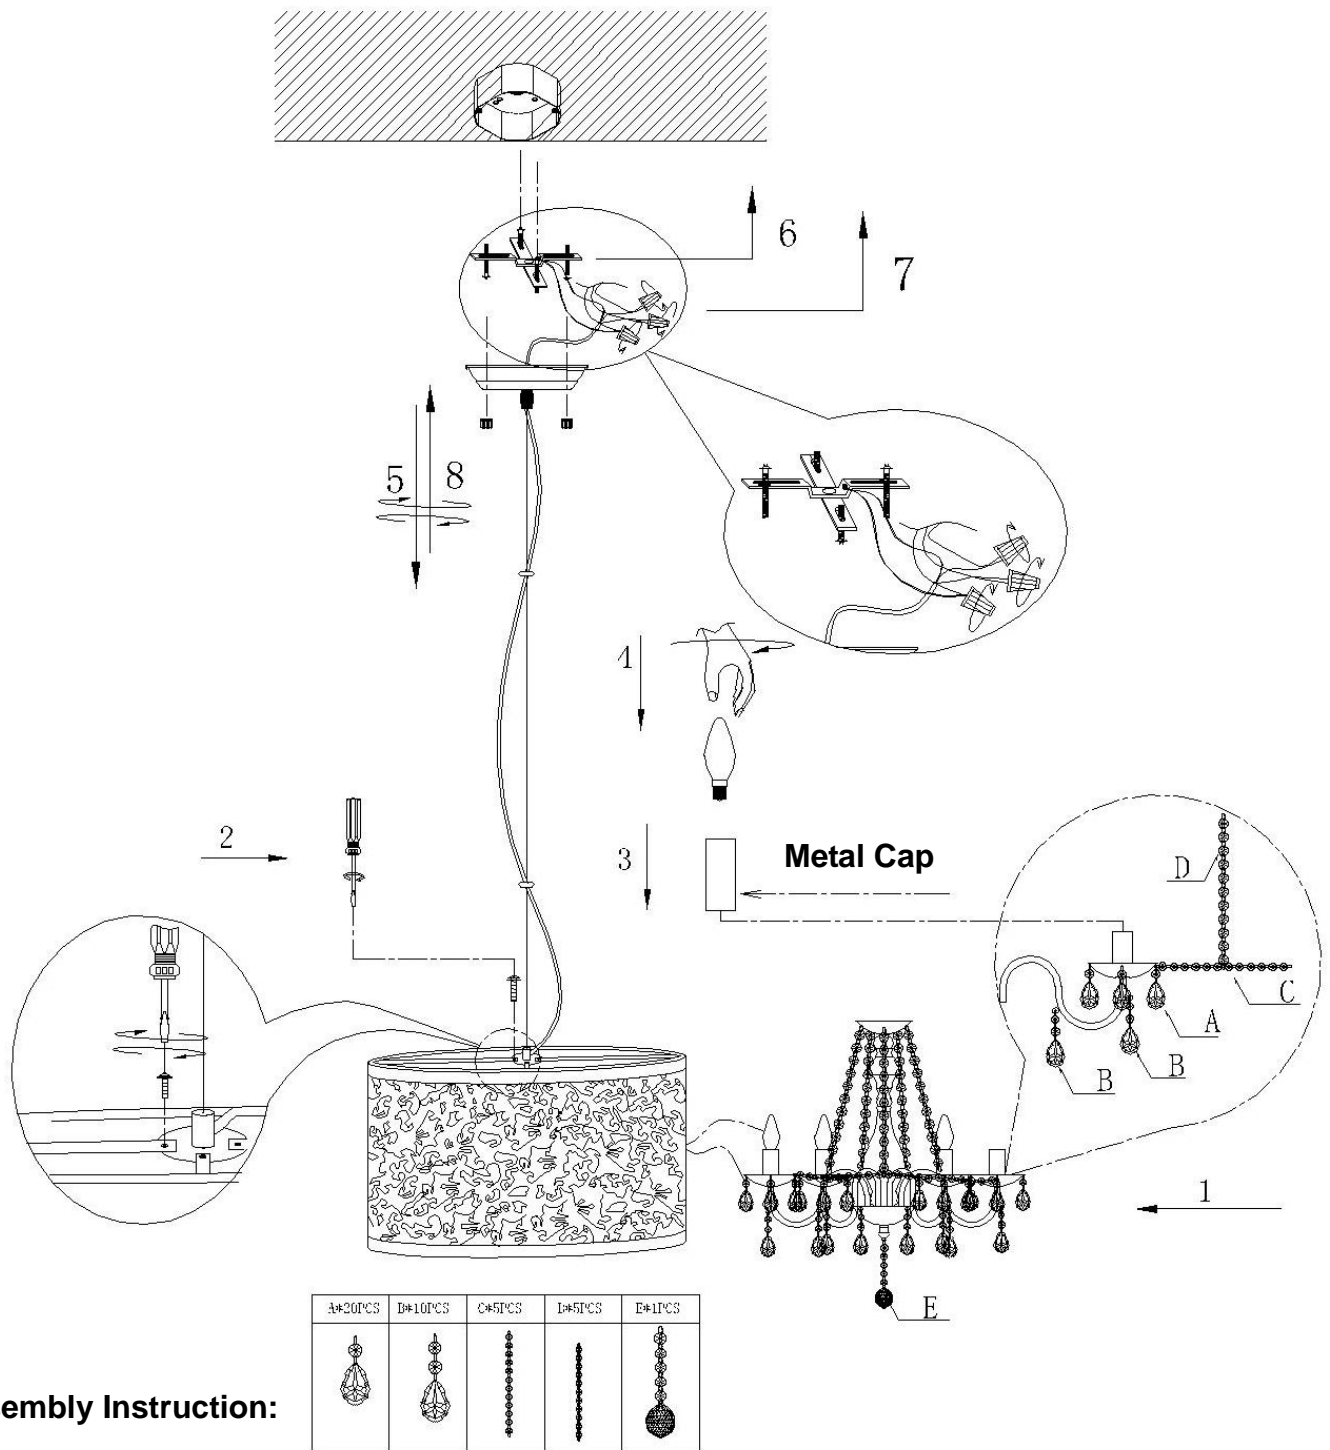

50034 , Nebula Ceiling Lamp

Assembly Instruction:

1. Before assembly, to ensure to turn off the main.
2. Please use 5*E12, Max. 40W bulbs for this lamp.
3. Do not use the hard and sharp items to touch the shade to avoid scratches.
4. Do not let the children to reach the electric parts of this lamp for their own safe.

If the external wire or cable of this lamp is damaged, it should be exclusively replaced by the manufacturer or service agent or a similar qualified person in order to avoid a hazard.