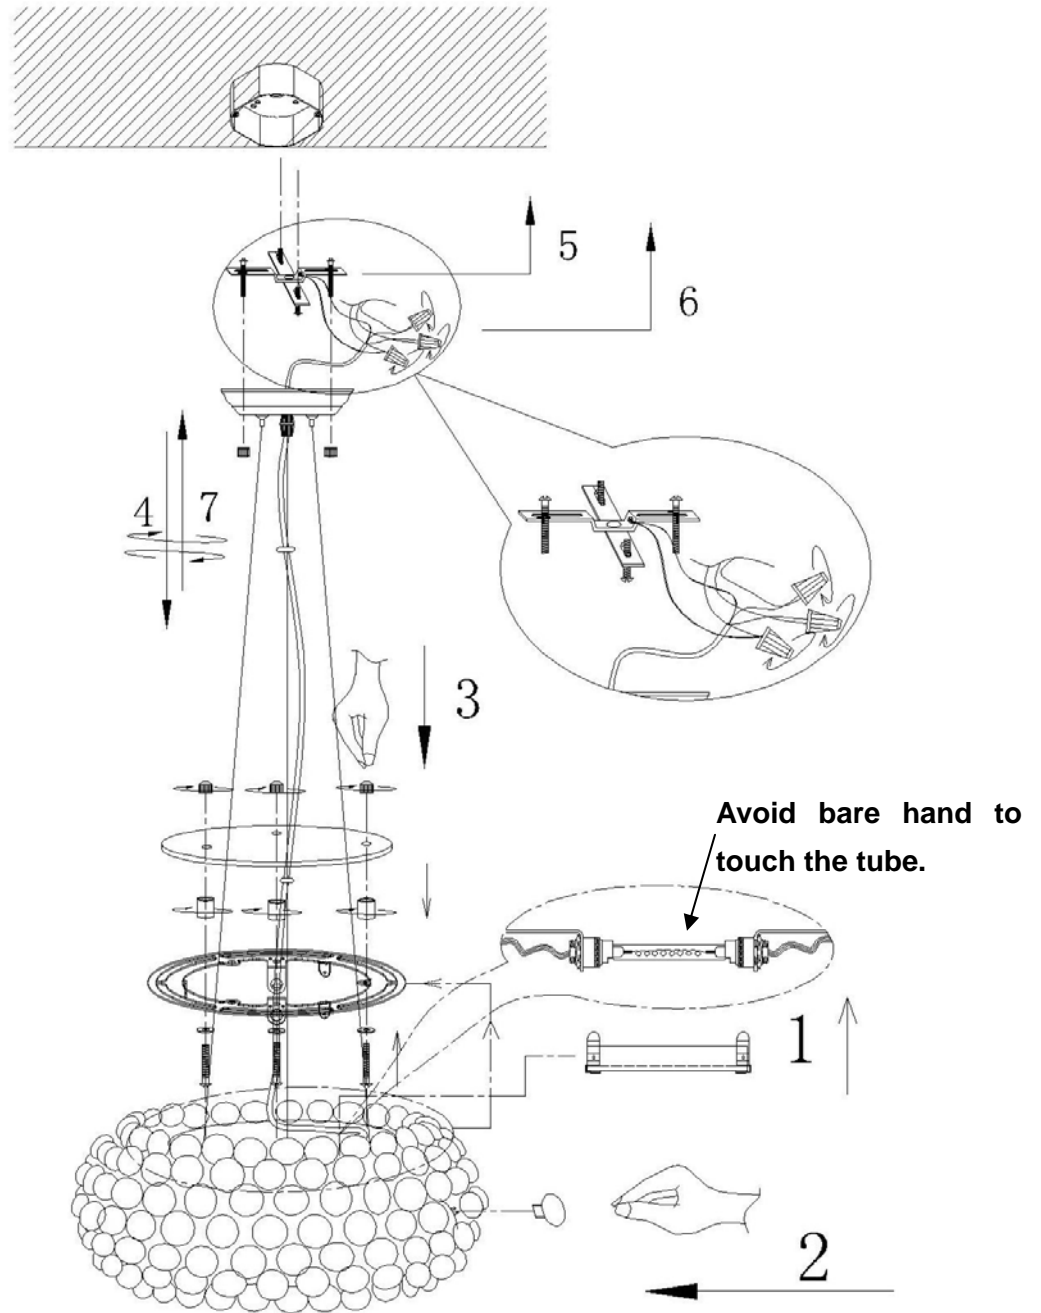

# 50026 , Stellar Ceiling Lamp

## Assembly Instruction:

1. Before assembly, to ensure to turn off the main.
2. Please use 1\*Halogen, Max. 200W bulb for this lamp.
3. Do not use the hard and sharp items to touch the shade to avoid scratches.
4. Do not let the children to reach the electric parts of this lamp for their own safe.